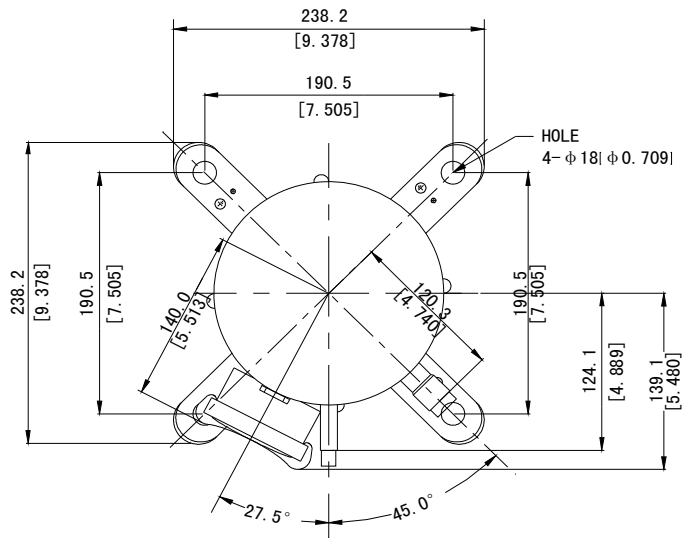

DIMENSIONAL SKETCH

C-SB Series (3.5HP)

No.	Qty	Name
1	1	Compressor
2	1	Terminal Box Cover
3	1	Terminal Box Clip
4	1	Insulating Grommet
5	1	Nameplate
6	1	Screw Special