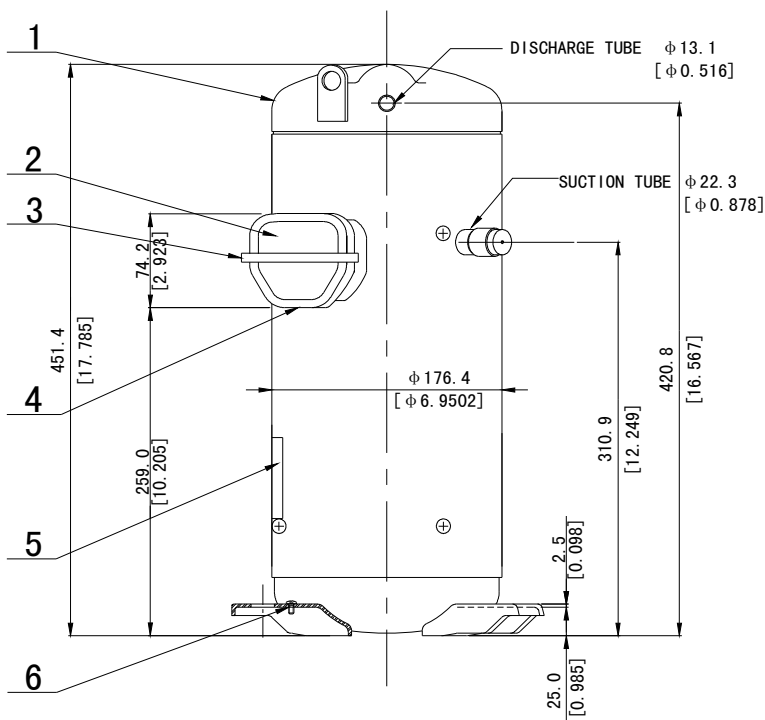

DIMENSIONAL SKETCH

C-SB Series (3.5HP)

No.	Qty	Name
1	1	Compressor
2	1	Terminal Box Cover
3	1	Terminal Box Clip
4	1	Insulating Grommet
5	1	Nameplate
6	1	Screw Special