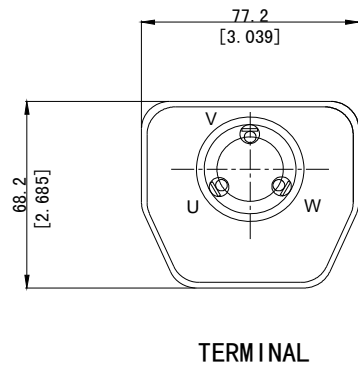

DIMENSIONAL SKETCH

C-SB Series (3.5HP)

No.	Qty	Name
1	1	Compressor
2	1	Terminal Box Cover
3	1	Terminal Box Clip
4	1	Insulating Grommet
5	1	Nameplate
6	1	Screw Special